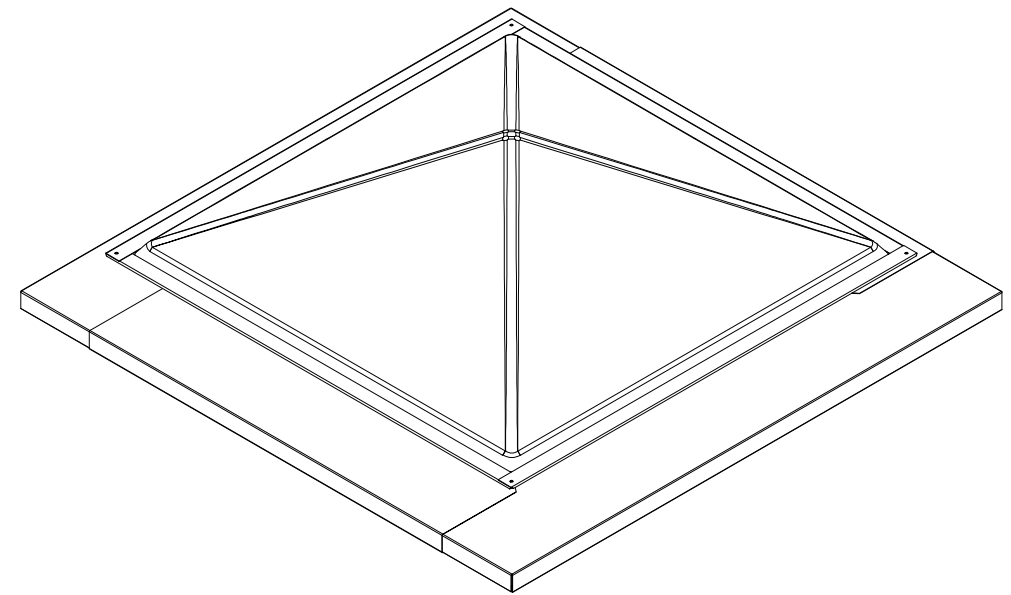

ISOMETRIC VIEW