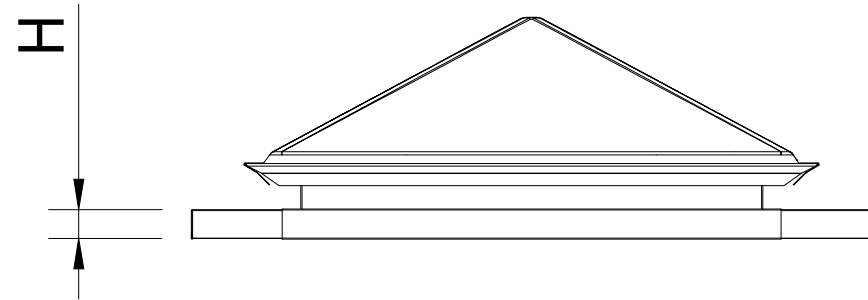

FRONT VIEW

PYRAMID SKYLIGHT - KLIPILOK

SKYSPAN PRODUCT CODE	A (mm)	B (mm)	H (mm)	PRODUCT SIZE (mm)
PY600	900	900	40	600x600
PY800	1100	1100	40	800x800
PY900	1200	1200	40	900x900
PY1200	1500	1500	40	1200x1200
PY1500	1800	1800	40	1500x1500
PY1800	2100	2100	40	1800x1800
PY2000	2300	2300	40	2000x2000
PY2200	2500	2500	40	2200x2200
PY2400	2700	2700	40	2400x2400

12 Turbo Road,
Kings Park,
NSW 2148
© 2019 SkySpan
All Rights Reserved.

Rev.	Issue / Amendment	By	App. Date
P1	ONLINE OVERVIEW	KC	14/03/19

Client

Project
ONLINE PRODUCT OVERVIEW

Title
PYRAMID SKYLIGHT METALDECK KLIPILOK

Designed RLF		
Scale at A3	Date 14/03/19	Drawn KC
Job No. 008	Drawing No. PY-AU_K	Amdt. P2